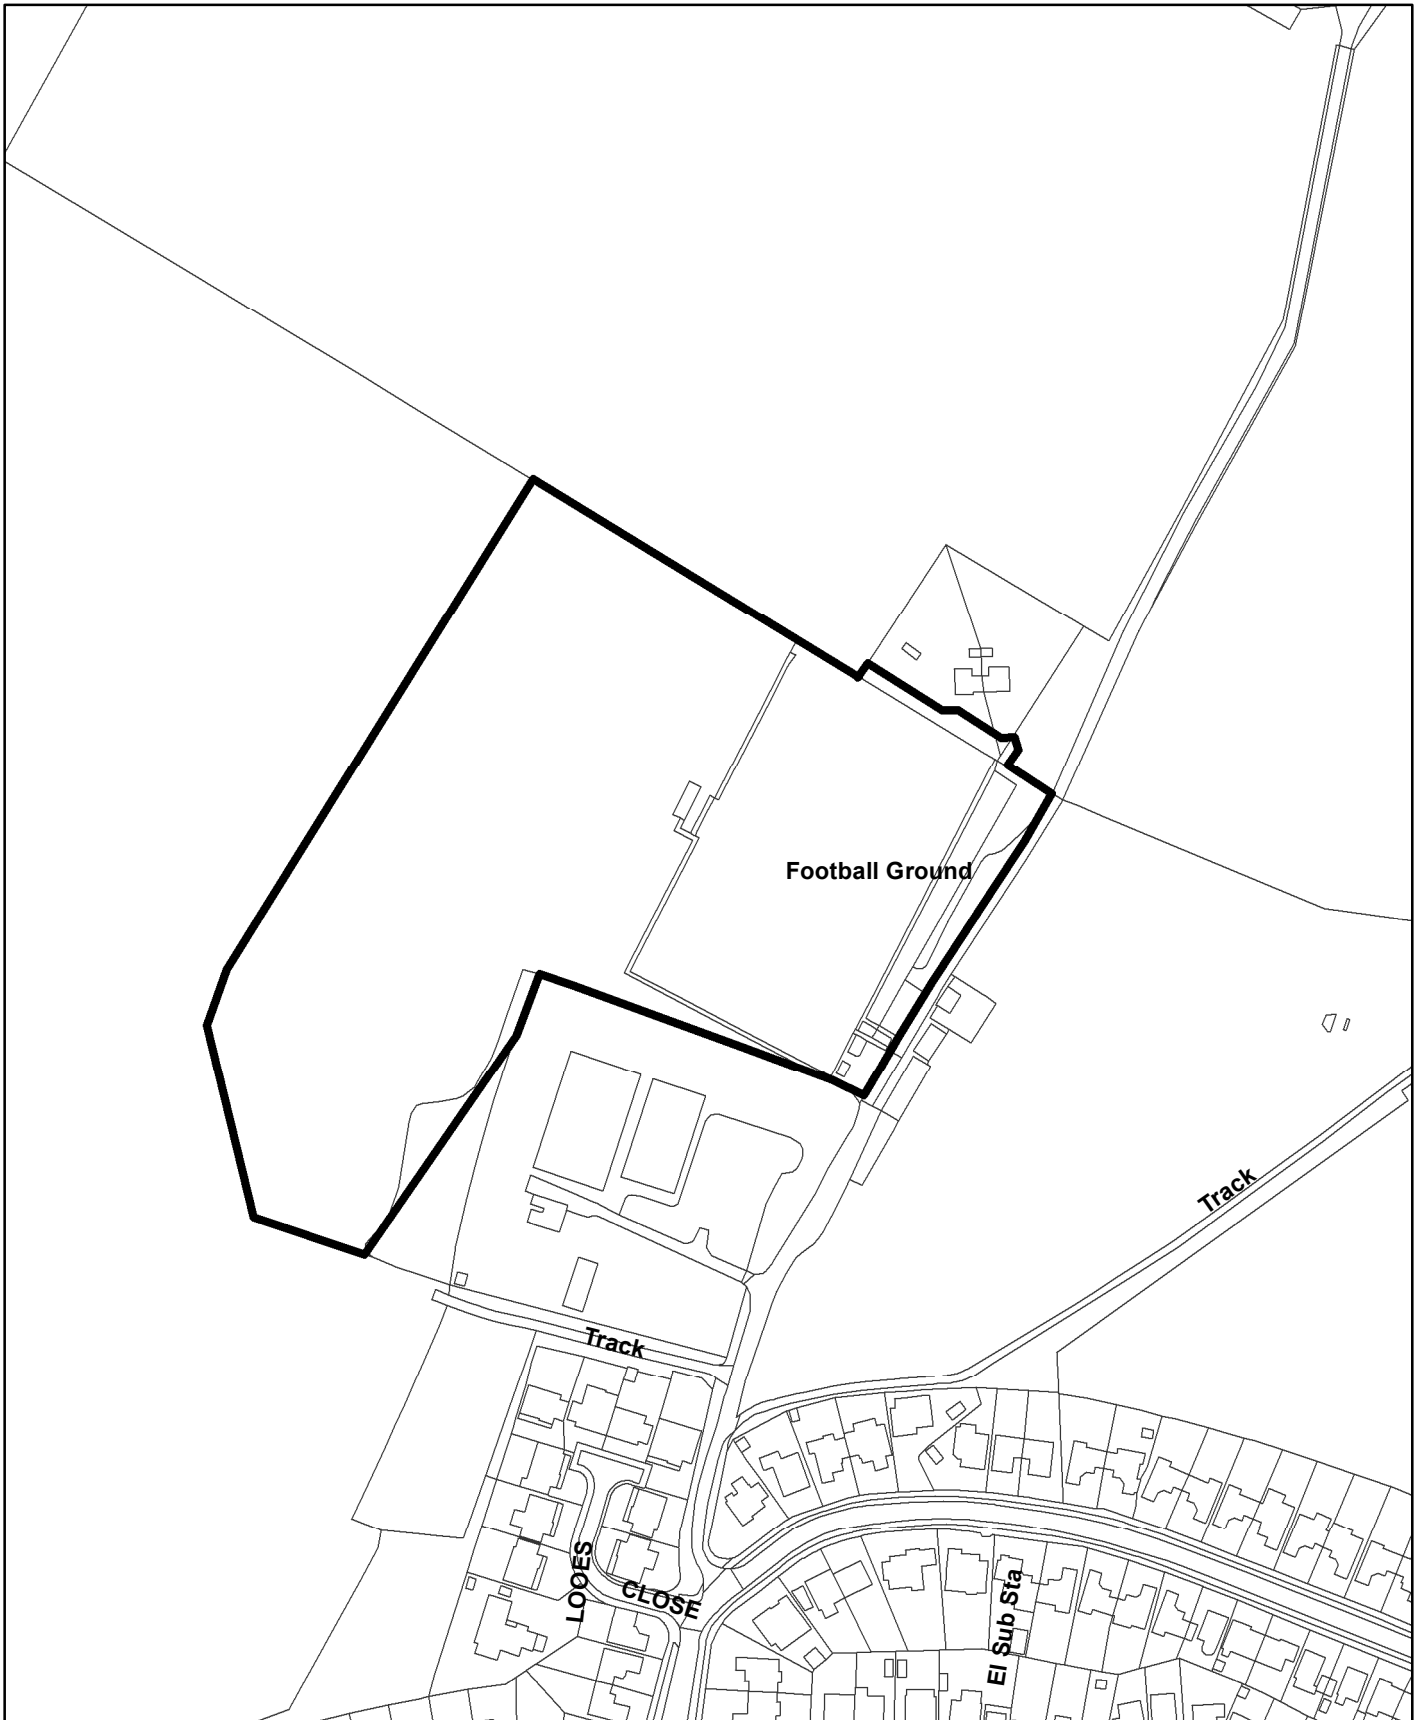

BH2021/04508 Saltdean United Football Club And Playing Fields

N

Scale: 1:2,282